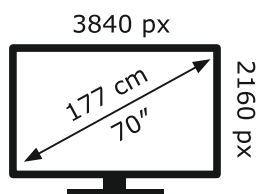

ENERG

METZ

70MUC6000Z

154 kWh/1000h

ABCDEF**G**

154 kWh/1000h

2019/2013